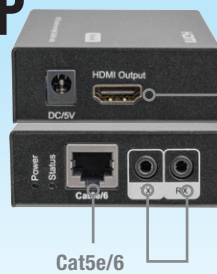

SPC5RX HDMI OVER UTP SPLITTER RECEIVER

Up to 50M + Bi-directional IR

RECEIVES HDMI SIGNALS FROM THE SPC5L SERIES TRANSMITTERS VIA CAT5E/6

SPC5RX | 64510140

The SPC5RX is the bridge between any Pro2 SPC5L series HDMI over UTP transmitter and your HD display using a single CAT5e/CAT6 cable. Using the included IR transmitter and receiver, you are able to control your source device too!

- Wide-band bidirectional IR (36-56kHz) control
- 3D Full HD 1080p, VESA resolution 1920x1200
- Dolby TrueHD, DTS-HD Master Audio
- Power supply, IR receiver, emitter and mounting ears included

Package contents:

- Power supply
- IR receiver
- Emitter
- Mounting ears