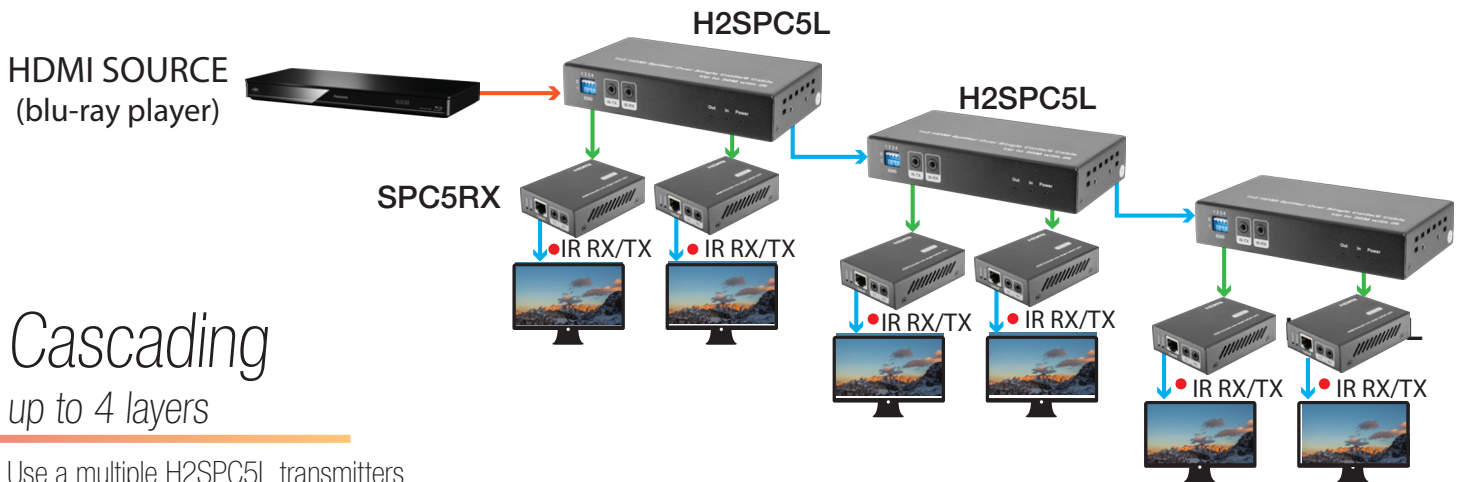

These HDMI splitters over single Cat5e/6 enable you to split your source up to 50 metres with IR pass-through. Simply connect the SPC5RX (below) receiver to your destination and you are good to go!

- Provides a local HDMI loop-out for viewing locally or cascading (up to 4 layers! – see diagram over page)
- Supports full HD 1080p, VESA resolution 1920x1200, Dolby TrueHD, DTS-HD Master Audio, and 3D
- Wide-band bi-directional IR (36-56kHz) control
- 3D Full HD 1080p, VESA resolution 1920x1200
- Dolby TrueHD, DTS-HD Master Audio
- EDID dip-switch

SPC5RX | 64510140

The SPC5RX is the bridge between any Pro2 SPC5L series HDMI over UTP transmitter and your HD display using a single CAT5e/CAT6 cable. Using the included IR transmitter and receiver, you are able to control your source device too!

- Power supply
- IR receiver
- Emitter
- Mounting ears

SPC5L SERIES + SPC5RX DIAGRAMS

2-way Application

Use a H2SPC5L to play content to 3 devices
2x via SPC5RX and 1x via HDMI Loop-out. Use the
other models to connect even more devices.

Cascading up to 4 layers

Use a multiple H2SPC5L transmitters
to play content to multiple devices via SPC5RX receivers.
Connect them together via the HDMI loop-out up to 4
levels. Need more displays? Then consider the 4 or 8 way
splitters!