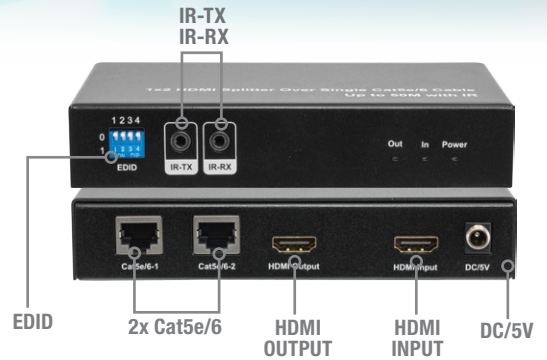

SPC5L SERIES

SPLIT A SINGLE HDMI SOURCE TO DIFFERENT DISPLAYS VIA CAT5E/6

HDMI OVER UTP SPLITTER TRANSMITTERS

UP TO 50M + HDMI LOOP OUT

4-WAY H4SPC5L | 64510144

8-WAY H8SPC5L | 64510146

2-WAY H2SPC5L | 64510142

These HDMI splitters over single Cat5e/6 enable you to split your source up to 50 metres with IR pass-through. Simply connect the SPC5RX (below) receiver to your destination and you are good to go!

- Provides a local HDMI loop-out for viewing locally or cascading (up to 4 layers! – see diagram over page)
- Supports full HD 1080p, VESA resolution 1920x1200, Dolby TrueHD, DTS-HD Master Audio, and 3D
- Wide-band bi-directional IR (36-56kHz) control
- 3D Full HD 1080p, VESA resolution 1920x1200
- Dolby TrueHD, DTS-HD Master Audio
- EDID dip-switch

Package contents:

- Power supply
- IR receiver
- Emitter
- Mounting ears

SPC5RX HDMI OVER UTP SPLITTER RECEIVER

Up to 50M + Bi-directional IR

RECEIVES HDMI SIGNALS FROM THE SPC5L SERIES TRANSMITTERS VIA CAT5E/6

SPC5RX | 64510140

The SPC5RX is the bridge between any Pro2 SPC5L series HDMI over UTP transmitter and your HD display using a single CAT5e/CAT6 cable. Using the included IR transmitter and receiver, you are able to control your source device too!