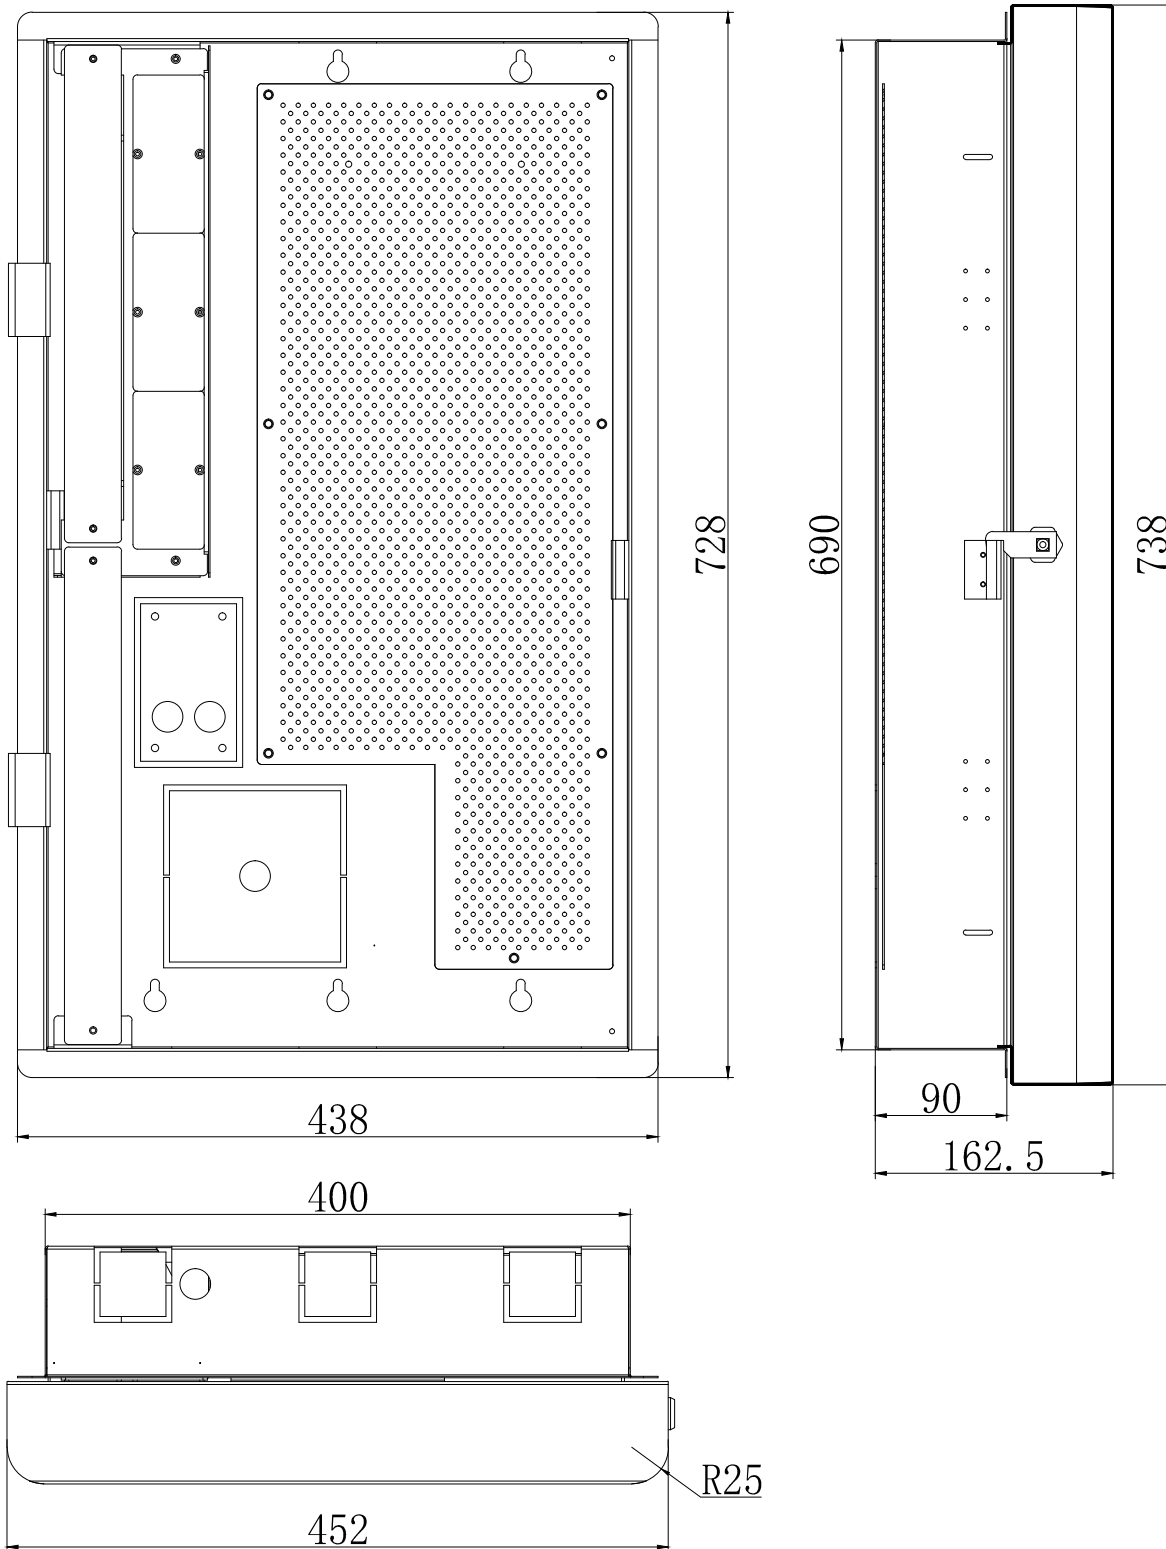

PART# ME-GNNBN4-S90
Grove Elite NBN Enclosure G4 (Small) 90mm

Grove Communication Supplies Pty Ltd

Technical Support: 1300 732 254
Web: www.grovecoms.net.au

Perth: 8 Port Kembla Drive, Bibra Lake WA 6163
Email: saleswa@grovecoms.net.au