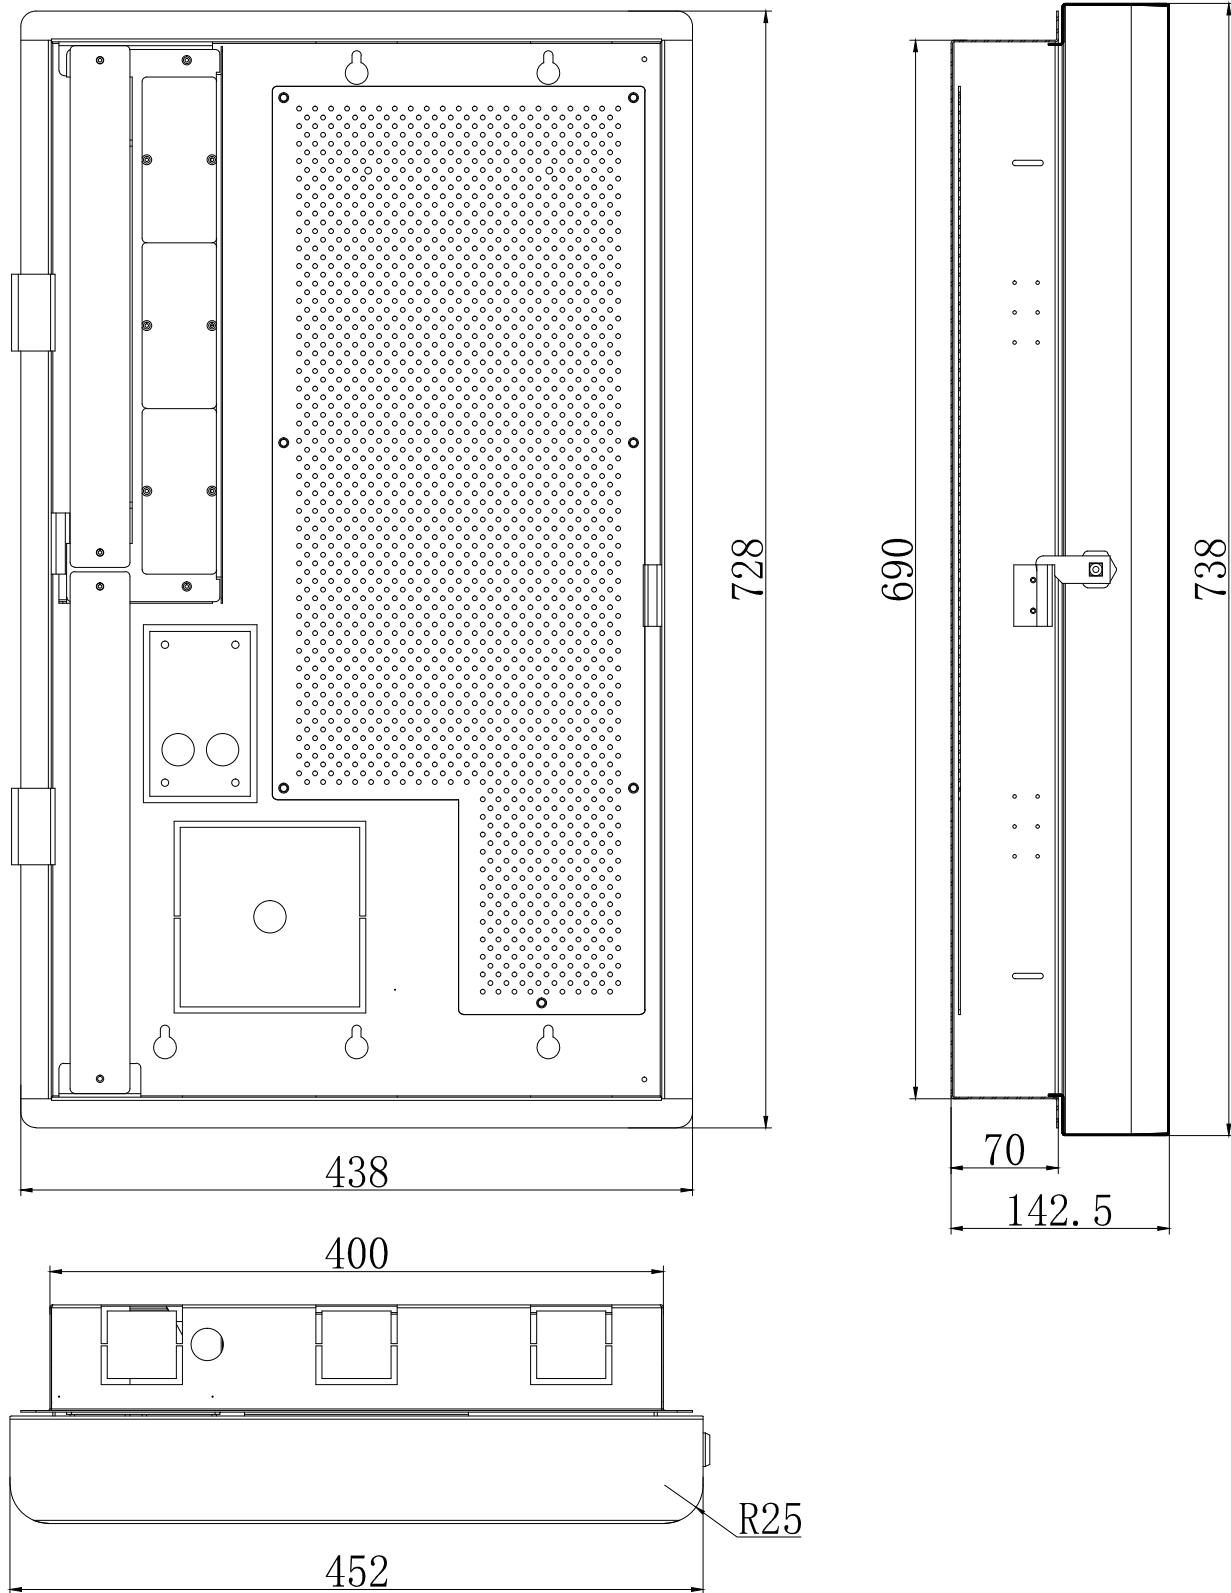

PART# ME-GNNBN4-S70
Grove Elite NBN Enclosure G4 (Small) 70mm

Grove Communication Supplies Pty Ltd

Technical Support: 1300 732 254
Web: www.grovecoms.net.au

Perth: 8 Port Kembla Drive, Bibra Lake WA 6163
Email: saleswa@grovecoms.net.au